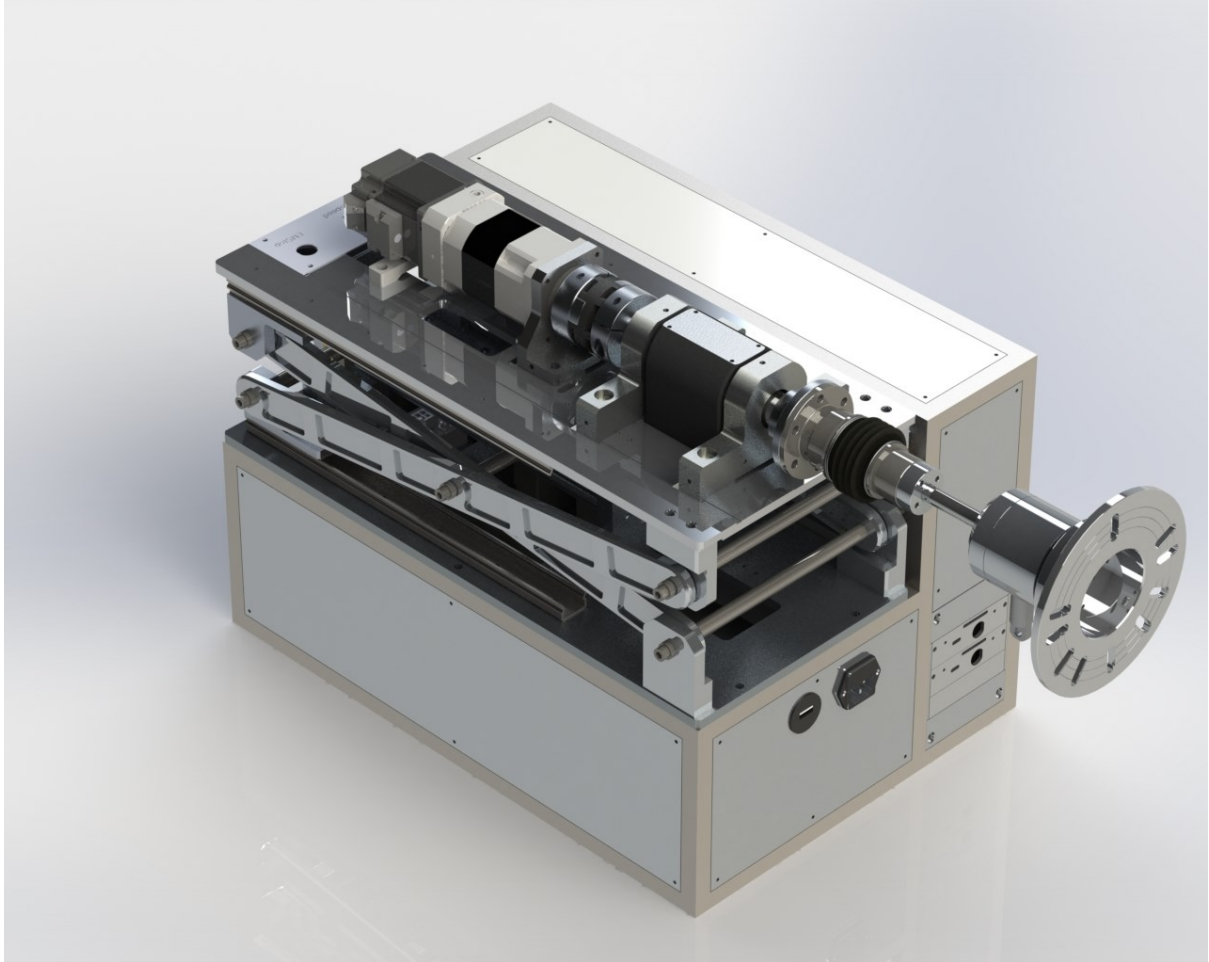

Portable Brake Drag Tester

(Model: DF-L)

501-267 Shinjeong-ro, Yangcheon-gu Seoul, 158-073, KOREA
[158-073 서울시 양천구 신정로 267, 501 (신정동 양천벤처타운)]

Tel: +82-2-2065-5100, Fax: +82-2-2065-5222

sunix@sunbees.co.kr, www.sunix.kr

Overview / 概要 / 개요

Portable Brake Drag Tester (DF-L) is a compact and light weight Brake Drag Force measuring system of the car on lift.

It rotate Disc CW/CCW direction and speed adjust while Drag Force measurement.

Measured data store and print out report at any revolution of wheel rotation by control & Analyzing software "Sunware DF-L"

DF-L 是测定放置在升降机的制动盘上残留的旋转阻力的测定仪，移动和保管方便。在以正/逆方向旋转制动盘，在速度变化的同时，测定车轮轴的旋转阻力。

DF-L는 리프트에 올려진 차량의 제동반에 잔존하는 회전항력을 측정하는 시험기로 이동보관이 용이하도록 제작되었다. 제동반을 정/역회전으로 속도를 가변시키며 차륜축의 회전항력을 측정한다.

Feature / 特点 / 특징

1. Variety speed control : CW/CCW, speed up/down
2. Non-contact precision torque sensor
3. Height adjustable bench
4. Versatile analyzing software by "Sunware DF-L"

*DTV Test is possible by option